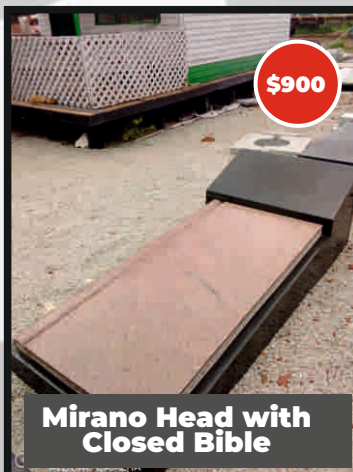

Passionate about granites

OUR TOMB STONES

The benefit of choosing granite for memorial headstones include the fact that, they last, it is a stone with unique aesthetic appeal,