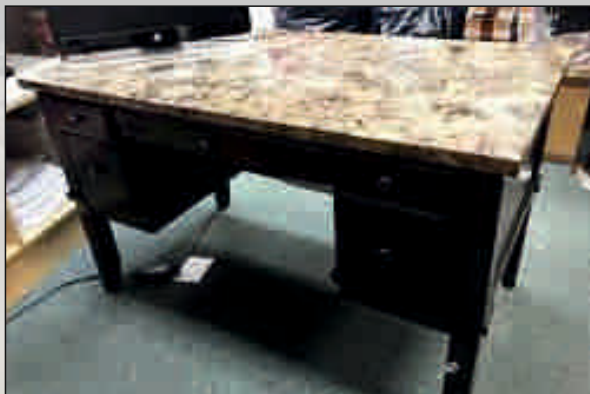

Elegant Granites

ADDRESS

5549 Tynwald South
Harare, Zimbabwe

CONTACTS

+263 772808518
+263 787175165
+263 787175166
+263 715 235 973
TEL: +263 242 329532

EMAILS & WEB

elegantgranites445@gmail.com
elegantgranites445@outlook.com
admin@elegantgranites.co.zw
www.elegantgranites.co.zw

Passionate about granites

OUR OFFICE TOPS